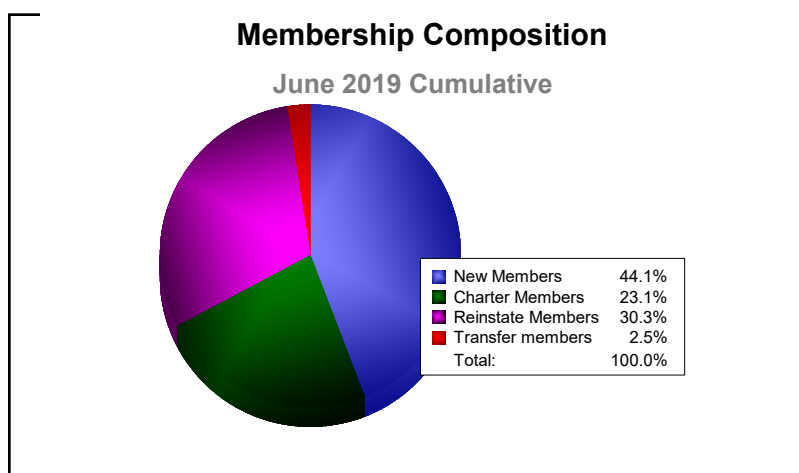

Year	New Clubs	Dropped Clubs	Gain/ Loss Clubs	New Members	Charter Members	Reinstate Members	Transfer Members	Total Member Added	Total Members Dropped	Gain/ Loss Members
2014-2015	1	-4	-3	297	205	176	8	686	-523	163
2015-2016	3	-4	-1	187	141	108	9	445	-684	-239
2016-2017	14	-4	10	463	350	77	5	895	-373	522
2017-2018	14	-3	11	450	347	31	24	852	-597	255
2018-2019	0	-15	-15	214	112	147	12	485	-979	-494
<b>Average</b>	<b>6</b>	<b>-6</b>	<b>0</b>	<b>322</b>	<b>231</b>	<b>108</b>	<b>12</b>	<b>673</b>	<b>-631</b>	<b>41</b>

Year	New Clubs	Dropped Clubs	Gain/ Loss Clubs	New Members	Charter Members	Reinstate Members	Transfer Members	Total Member Added	Total Members Dropped	Gain/ Loss Members
2014-2015	0	0	0	0	0	0	0	0	0	0
2015-2016	0	0	0	0	0	0	0	0	0	0
2016-2017	0	0	0	0	20	0	0	20	-20	0
2017-2018	0	0	0	0	0	0	0	0	0	0
2018-2019	0	-1	-1	0	0	0	0	0	-20	-20
<b>Average</b>	<b>0</b>	<b>0</b>	<b>0</b>	<b>0</b>	<b>4</b>	<b>0</b>	<b>0</b>	<b>4</b>	<b>-8</b>	<b>-4</b>