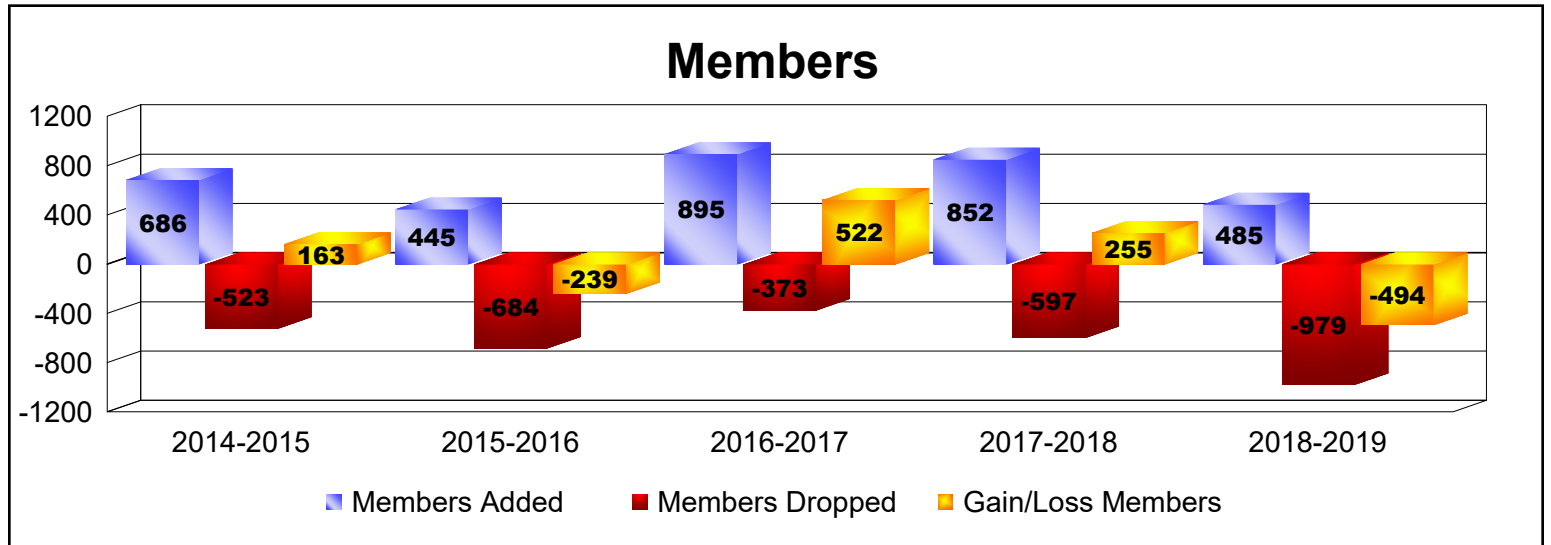

Year	New Clubs	Dropped Clubs	Gain/ Loss Clubs	New Members	Charter Members	Reinstate Members	Transfer Members	Total Member Added	Total Members Dropped	Gain/ Loss Members
2014-2015	1	-4	-3	297	205	176	8	686	-523	163
2015-2016	3	-4	-1	187	141	108	9	445	-684	-239
2016-2017	14	-4	10	463	350	77	5	895	-373	522
2017-2018	14	-3	11	450	347	31	24	852	-597	255
2018-2019	0	-15	-15	214	112	147	12	485	-979	-494
<b>Average</b>	<b>6</b>	<b>-6</b>	<b>0</b>	<b>322</b>	<b>231</b>	<b>108</b>	<b>12</b>	<b>673</b>	<b>-631</b>	<b>41</b>

Year	New Clubs	Dropped Clubs	Gain/ Loss Clubs	New Members	Charter Members	Reinstate Members	Transfer Members	Total Member Added	Total Members Dropped	Gain/ Loss Members
2014-2015	0	0	0	0	0	0	0	0	0	0
2015-2016	0	0	0	0	0	0	0	0	0	0
2016-2017	0	0	0	0	20	0	0	20	-20	0
2017-2018	0	0	0	0	0	0	0	0	0	0
2018-2019	0	-1	-1	0	0	0	0	0	-20	-20
<b>Average</b>	<b>0</b>	<b>0</b>	<b>0</b>	<b>0</b>	<b>4</b>	<b>0</b>	<b>0</b>	<b>4</b>	<b>-8</b>	<b>-4</b>