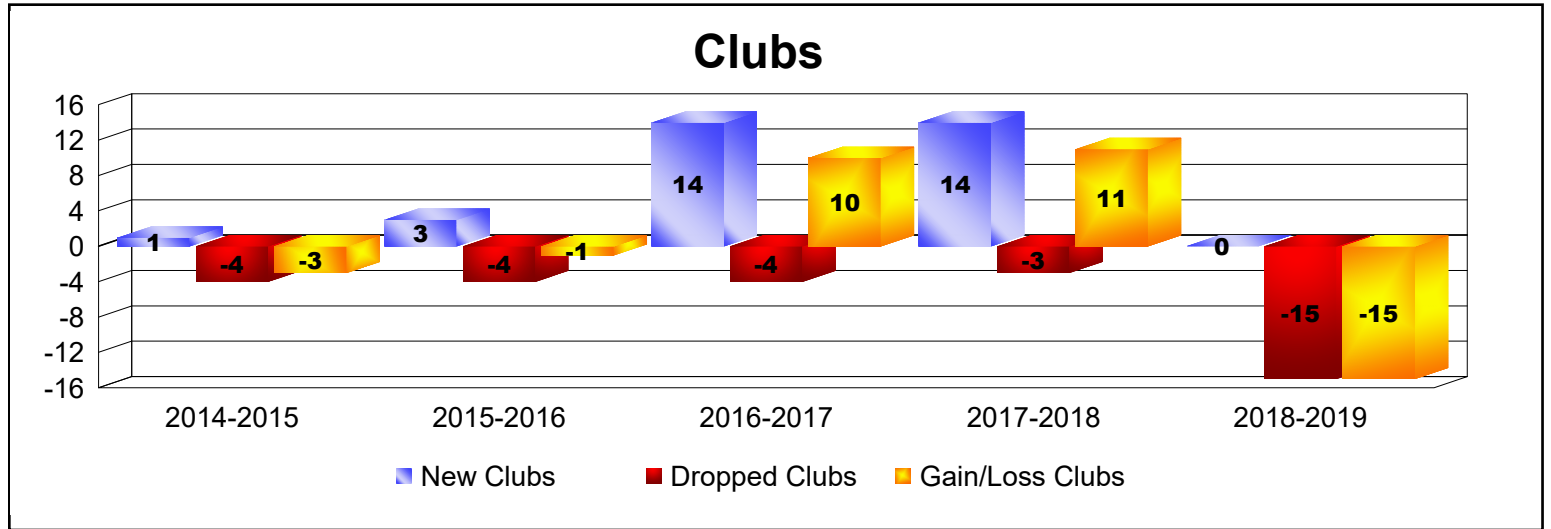

Year	New Clubs	Dropped Clubs	Gain/ Loss Clubs	New Members	Charter Members	Reinstate Members	Transfer Members	Total Member Added	Total Members Dropped	Gain/ Loss Members
2014-2015	1	-4	-3	297	205	176	8	686	-523	163
2015-2016	3	-4	-1	187	141	108	9	445	-684	-239
2016-2017	14	-4	10	463	350	77	5	895	-373	522
2017-2018	14	-3	11	450	347	31	24	852	-597	255
2018-2019	0	-15	-15	214	112	147	12	485	-979	-494
<b>Average</b>	<b>6</b>	<b>-6</b>	<b>0</b>	<b>322</b>	<b>231</b>	<b>108</b>	<b>12</b>	<b>673</b>	<b>-631</b>	<b>41</b>

Year	New Clubs	Dropped Clubs	Gain/ Loss Clubs	New Members	Charter Members	Reinstate Members	Transfer Members	Total Member Added	Total Members Dropped	Gain/ Loss Members
2014-2015	0	0	0	0	0	0	0	0	0	0
2015-2016	0	0	0	0	0	0	0	0	0	0
2016-2017	0	0	0	0	20	0	0	20	-20	0
2017-2018	0	0	0	0	0	0	0	0	0	0
2018-2019	0	-1	-1	0	0	0	0	0	-20	-20
<b>Average</b>	<b>0</b>	<b>0</b>	<b>0</b>	<b>0</b>	<b>4</b>	<b>0</b>	<b>0</b>	<b>4</b>	<b>-8</b>	<b>-4</b>