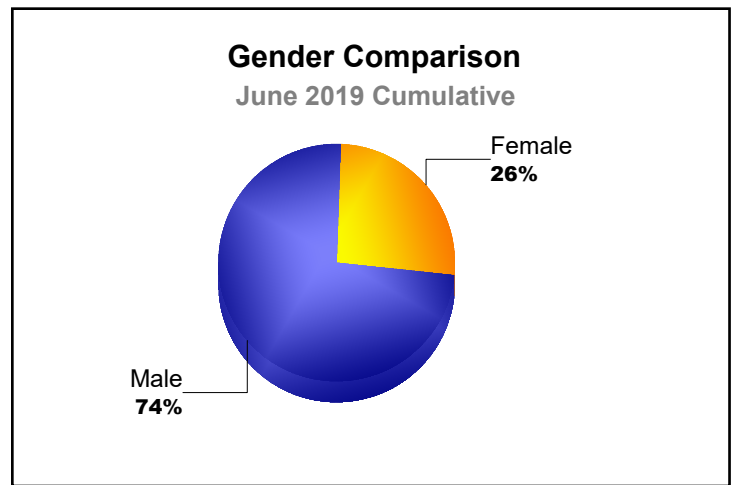

Year	New Clubs	Dropped Clubs	Gain/ Loss Clubs	New Members	Charter Members	Reinstate Members	Transfer Members	Total Member Added	Total Members Dropped	Gain/ Loss Members
2014-2015	1	-4	-3	297	205	176	8	686	-523	163
2015-2016	3	-4	-1	187	141	108	9	445	-684	-239
2016-2017	14	-4	10	463	350	77	5	895	-373	522
2017-2018	14	-3	11	450	347	31	24	852	-597	255
2018-2019	0	-15	-15	214	112	147	12	485	-979	-494
<b>Average</b>	<b>6</b>	<b>-6</b>	<b>0</b>	<b>322</b>	<b>231</b>	<b>108</b>	<b>12</b>	<b>673</b>	<b>-631</b>	<b>41</b>